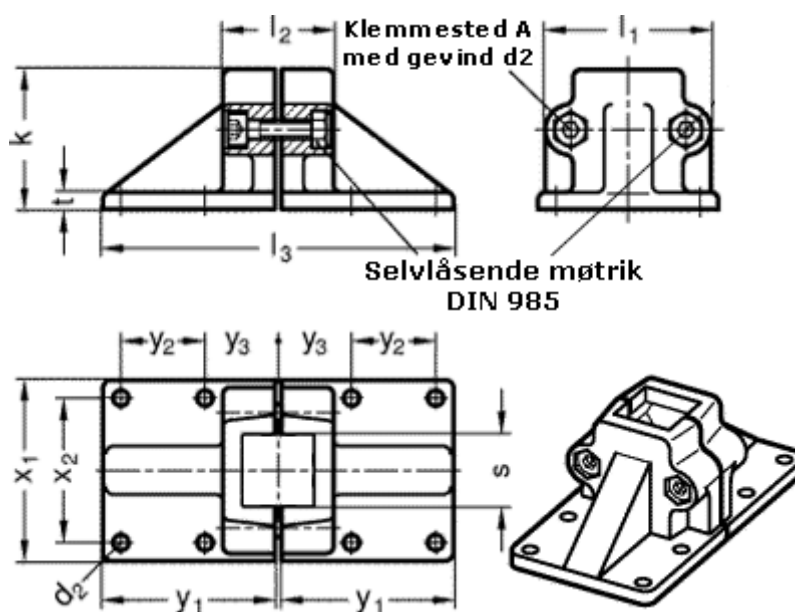

Article number: 20167V502BL

Description: Wide base clamp GN167-V50-2-BL
GN167

Measures

d2 = 11	x1 = 115
d3 = M10	x2 = 90
k = 91	y1 = 108
l1 = 98	y2 = 50
l2 = 70	y3 = 45
l3 = 218	
S = V50	
t = 14	